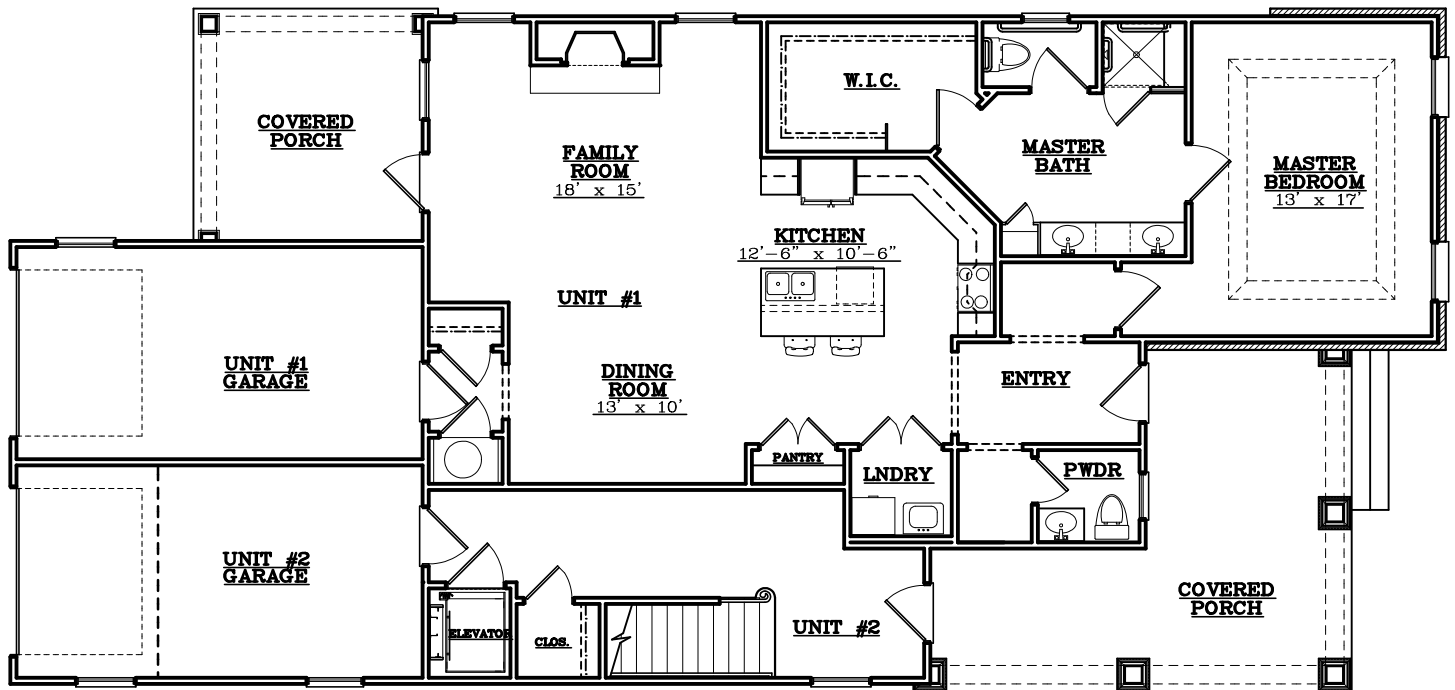

STERLING ESTATES

Senior Living Community

WEST COBB

Magnolia B

1 BEDROOM/1.5 BATHS plus DINING OR STUDY

FIRST FLOOR - 1,330 SQUARE FEET

tel 770-255-7000 fax 770-512-0625 | 3165 Dallas Highway | Marietta, GA 30064

Floor plan illustrations are representative of the typical suite type. Size and orientation of the suite is dependent on the location within the building. Our standard floor plans are for illustration purposes only.