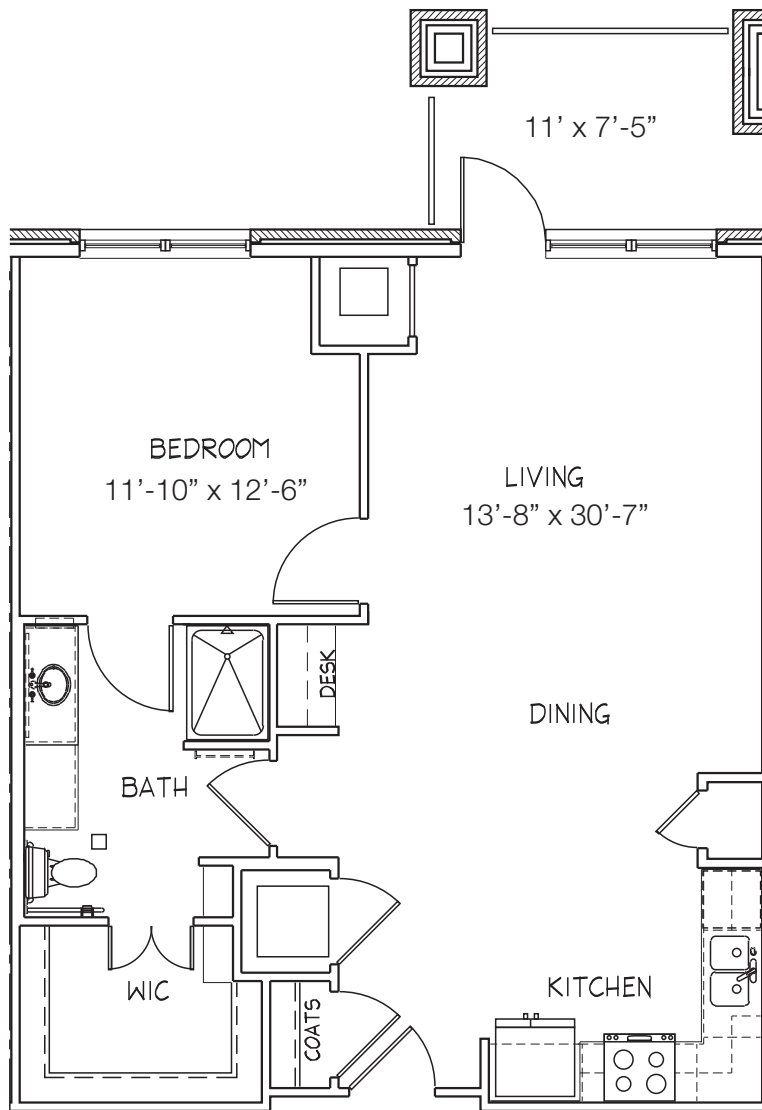

STERLING ESTATES

Senior Living Community

WEST COBB

Tea Olive

1 BEDROOM/1 BATH plus LIVING AND FULL KITCHEN

815 SQUARE FEET

tel 770-255-7000 fax 770-512-0625 | 3165 Dallas Highway | Marietta, GA 30064

Floor plan illustrations are representative of the typical suite type. Size and orientation of the suite is dependent on the location within the building. Our standard floor plans are for illustration purposes only.