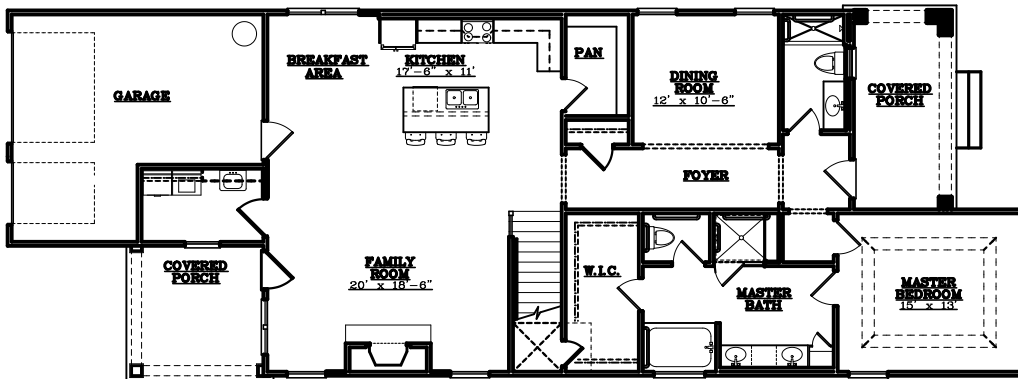

STERLING ESTATES

Senior Living Community

WEST COBB

Dogwood D

2 BEDROOMS/3 BATHS plus OPTIONAL BEDROOM, STUDY OR DINING

2,211 SQUARE FEET

1st FLOOR PLAN

OPT. STUDY/GUEST ROOM

2nd FLOOR PLAN

tel 770-255-7000 fax 770-512-0625 | 3165 Dallas Highway | Marietta, GA 30064

Floor plan illustrations are representative of the typical suite type. Size and orientation of the suite is dependent on the location within the building. Our standard floor plans are for illustration purposes only.