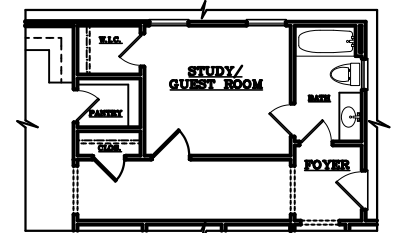

STERLING ESTATES

Senior Living Community

WEST COBB

Dogwood D

2 BEDROOMS/3 BATHS plus OPTIONAL BEDROOM, STUDY OR DINING

2,211 SQUARE FEET

1st FLOOR PLAN

OPT. STUDY/GUEST ROOM

2nd FLOOR PLAN

tel 770-255-7000 fax 770-512-0625 | 3165 Dallas Highway | Marietta, GA 30064

Floor plan illustrations are representative of the typical suite type. Size and orientation of the suite is dependent on the location within the building. Our standard floor plans are for illustration purposes only.