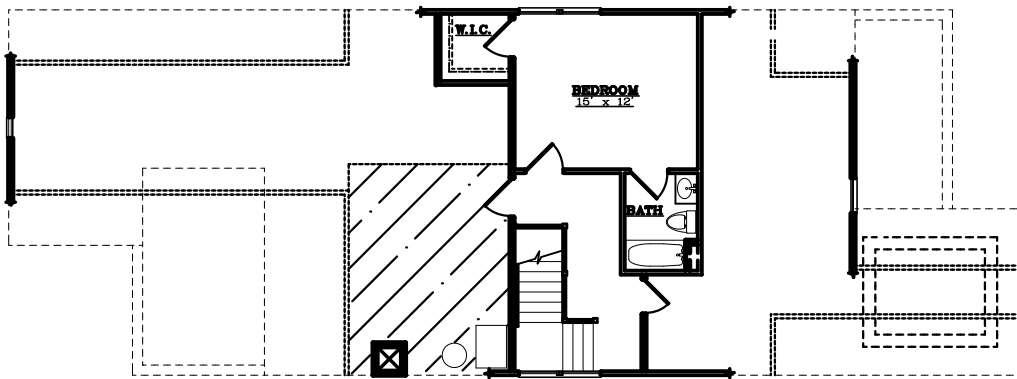

STERLING ESTATES

Senior Living Community

WEST COBB

Dogwood D

2 BEDROOMS/3 BATHS plus OPTIONAL BEDROOM, STUDY OR DINING

2,211 SQUARE FEET

1st FLOOR PLAN

OPT. STUDY/GUEST ROOM

2nd FLOOR PLAN

tel 770-255-7000 fax 770-512-0625 | 3165 Dallas Highway | Marietta, GA 30064

Floor plan illustrations are representative of the typical suite type. Size and orientation of the suite is dependent on the location within the building. Our standard floor plans are for illustration purposes only.