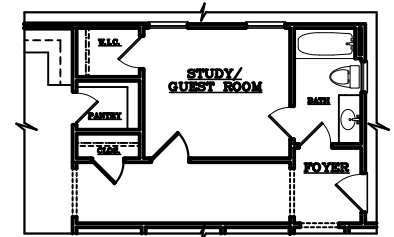

STERLING ESTATES

Senior Living Community

WEST COBB

Dogwood C

2 BEDROOMS/3 BATHS plus OPTIONAL BEDROOM, STUDY OR DINING

2,211 SQUARE FEET

1st FLOOR PLAN

OPT. STUDY/GUEST ROOM

2nd FLOOR PLAN

tel 770-255-7000 fax 770-512-0625 | 3165 Dallas Highway | Marietta, GA 30064

Floor plan illustrations are representative of the typical suite type. Size and orientation of the suite is dependent on the location within the building. Our standard floor plans are for illustration purposes only.