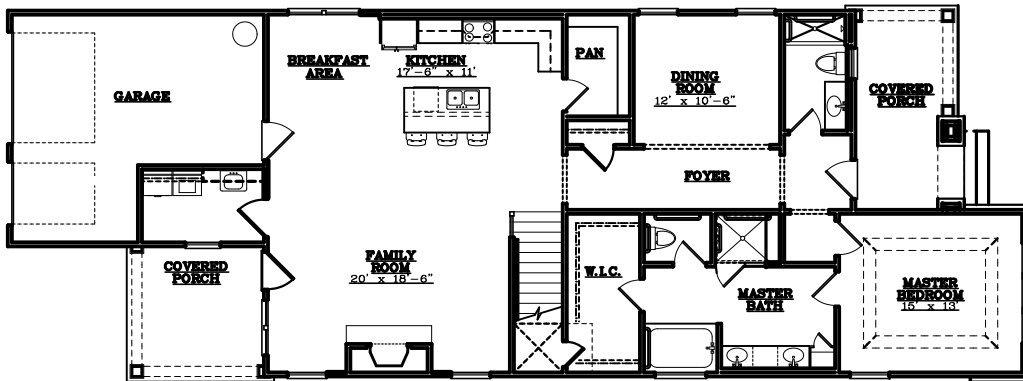

STERLING ESTATES

Senior Living Community

WEST COBB

Dogwood C

2 BEDROOMS/3 BATHS plus OPTIONAL BEDROOM, STUDY OR DINING

2,211 SQUARE FEET

1st FLOOR PLAN

OPT. STUDY/GUEST ROOM

2nd FLOOR PLAN

tel 770-255-7000 fax 770-512-0625 | 3165 Dallas Highway | Marietta, GA 30064

Floor plan illustrations are representative of the typical suite type. Size and orientation of the suite is dependent on the location within the building. Our standard floor plans are for illustration purposes only.