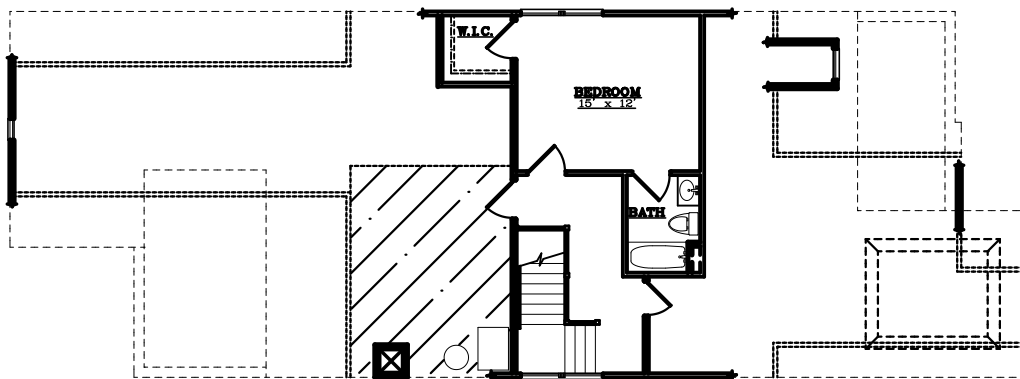

STERLING ESTATES

Senior Living Community

WEST COBB

Dogwood C

2 BEDROOMS/3 BATHS plus OPTIONAL BEDROOM, STUDY OR DINING

2,211 SQUARE FEET

1st FLOOR PLAN

OPT. STUDY/GUEST ROOM

2nd FLOOR PLAN

tel 770-255-7000 fax 770-512-0625 | 3165 Dallas Highway | Marietta, GA 30064

Floor plan illustrations are representative of the typical suite type. Size and orientation of the suite is dependent on the location within the building. Our standard floor plans are for illustration purposes only.