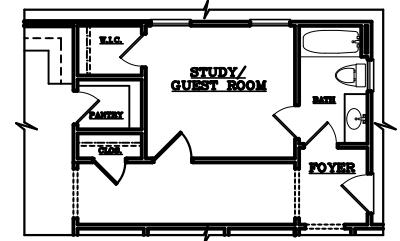

## WEST COBB

Dogwood B

2 BEDROOMS/3 BATHS plus OPTIONAL BEDROOM, STUDY OR DINING

2,211 SQUARE FEET

1st FLOOR PLAN

OPT. STUDY/GUEST ROOM

2nd FLOOR PLAN

tel 770-255-7000 fax 770-512-0625 | 3165 Dallas Highway | Marietta, GA 30064

Floor plan illustrations are representative of the typical suite type. Size and orientation of the suite is dependent on the location within the building. Our standard floor plans are for illustration purposes only.