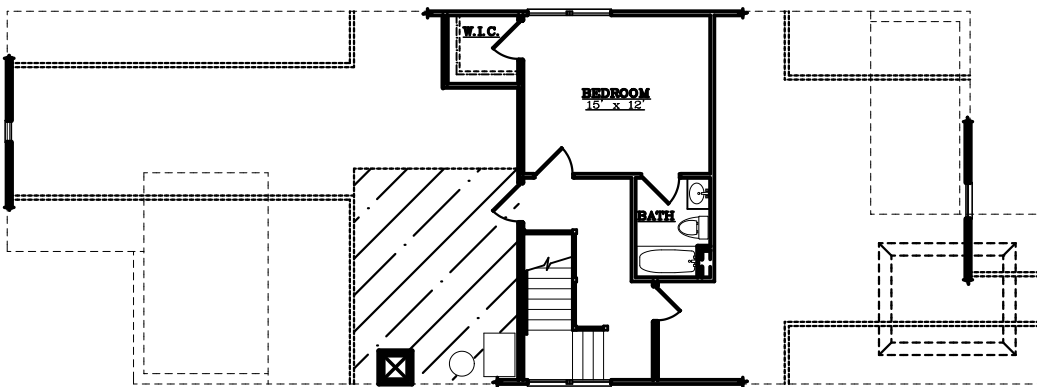

## WEST COBB

Dogwood B

2 BEDROOMS/3 BATHS plus OPTIONAL BEDROOM, STUDY OR DINING

2,211 SQUARE FEET

1st FLOOR PLAN

OPT. STUDY/GUEST ROOM

2nd FLOOR PLAN

tel 770-255-7000 fax 770-512-0625 | 3165 Dallas Highway | Marietta, GA 30064

Floor plan illustrations are representative of the typical suite type. Size and orientation of the suite is dependent on the location within the building. Our standard floor plans are for illustration purposes only.