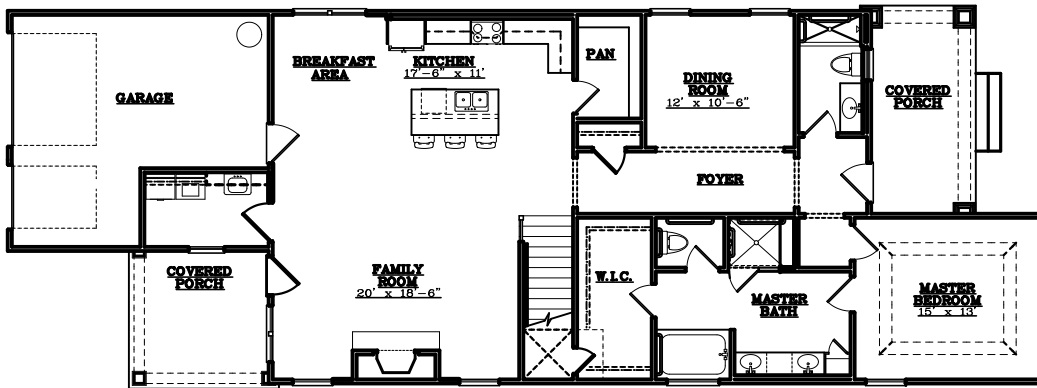

## WEST COBB

Dogwood B

2 BEDROOMS/3 BATHS plus OPTIONAL BEDROOM, STUDY OR DINING

2,211 SQUARE FEET

1st FLOOR PLAN

OPT. STUDY/GUEST ROOM

2nd FLOOR PLAN

tel 770-255-7000 fax 770-512-0625 | 3165 Dallas Highway | Marietta, GA 30064

Floor plan illustrations are representative of the typical suite type. Size and orientation of the suite is dependent on the location within the building. Our standard floor plans are for illustration purposes only.