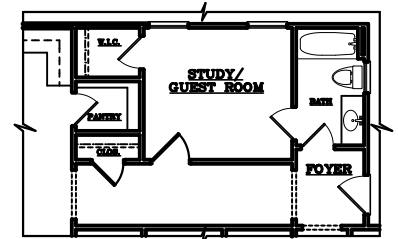

STERLING ESTATES

Senior Living Community

WEST COBB

Dogwood A

2 BEDROOMS/3 BATHS plus OPTIONAL BEDROOM, STUDY OR DINING

2,211 SQUARE FEET

1st FLOOR PLAN

OPT. STUDY/GUEST ROOM

2nd FLOOR PLAN

tel 770-255-7000 fax 770-512-0625 | 3165 Dallas Highway | Marietta, GA 30064

Floor plan illustrations are representative of the typical suite type. Size and orientation of the suite is dependent on the location within the building. Our standard floor plans are for illustration purposes only.