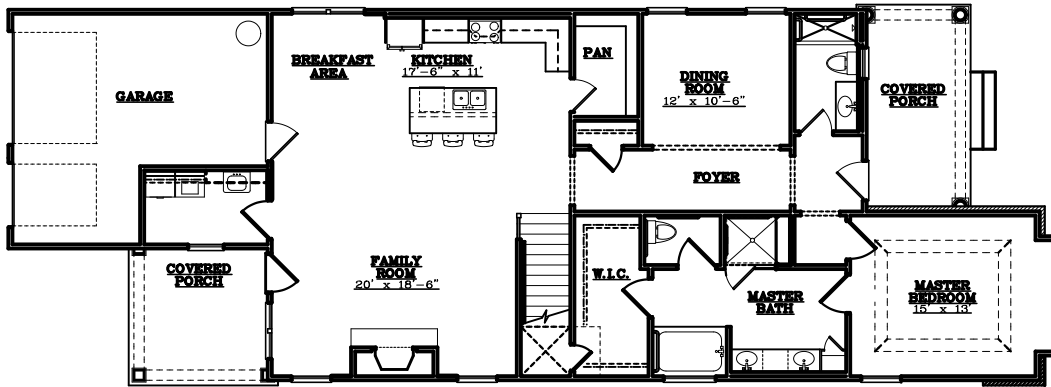

STERLING ESTATES

Senior Living Community

WEST COBB

Dogwood A

2 BEDROOMS/3 BATHS plus OPTIONAL BEDROOM, STUDY OR DINING

2,211 SQUARE FEET

1st FLOOR PLAN

OPT. STUDY/GUEST ROOM

2nd FLOOR PLAN

tel 770-255-7000 fax 770-512-0625 | 3165 Dallas Highway | Marietta, GA 30064

Floor plan illustrations are representative of the typical suite type. Size and orientation of the suite is dependent on the location within the building. Our standard floor plans are for illustration purposes only.