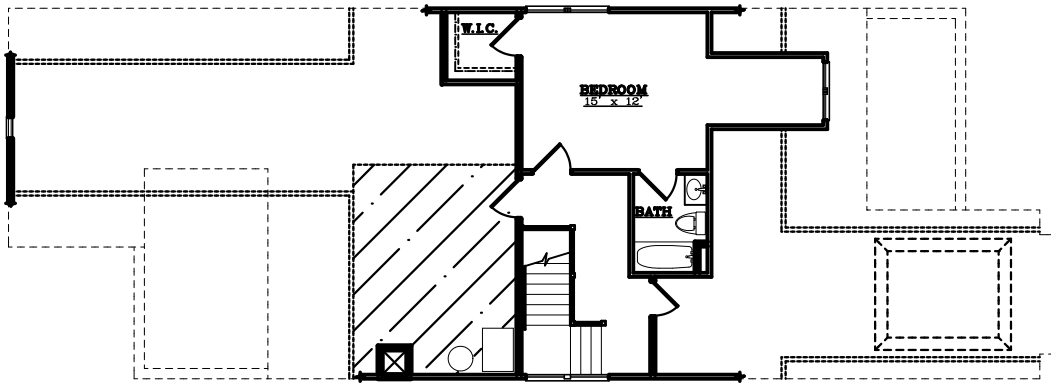

STERLING ESTATES

Senior Living Community

WEST COBB

Dogwood A

2 BEDROOMS/3 BATHS plus OPTIONAL BEDROOM, STUDY OR DINING

2,211 SQUARE FEET

1st FLOOR PLAN

OPT. STUDY/GUEST ROOM

2nd FLOOR PLAN

tel 770-255-7000 fax 770-512-0625 | 3165 Dallas Highway | Marietta, GA 30064

Floor plan illustrations are representative of the typical suite type. Size and orientation of the suite is dependent on the location within the building. Our standard floor plans are for illustration purposes only.