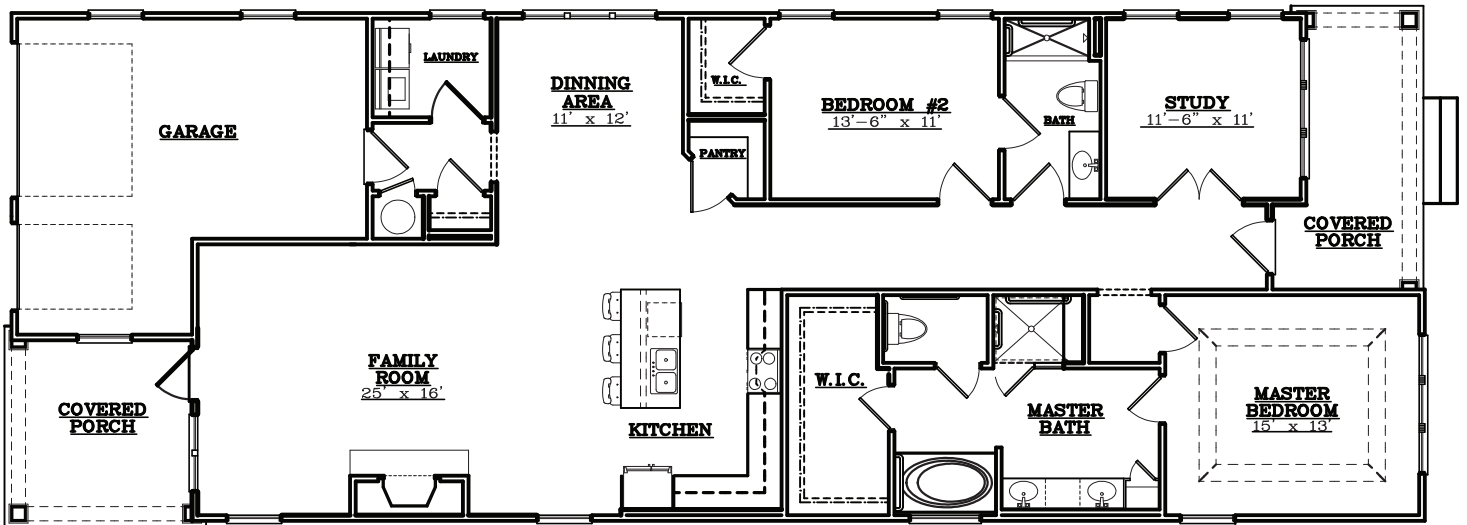

STERLING ESTATES

Senior Living Community

WEST COBB

Cypress

2 BEDROOMS/2 BATHS

1,922 SQUARE FEET

tel 770-255-7000 fax 770-512-0625 | 3165 Dallas Highway | Marietta, GA 30064

Floor plan illustrations are representative of the typical suite type. Size and orientation of the suite is dependent on the location within the building. Our standard floor plans are for illustration purposes only.