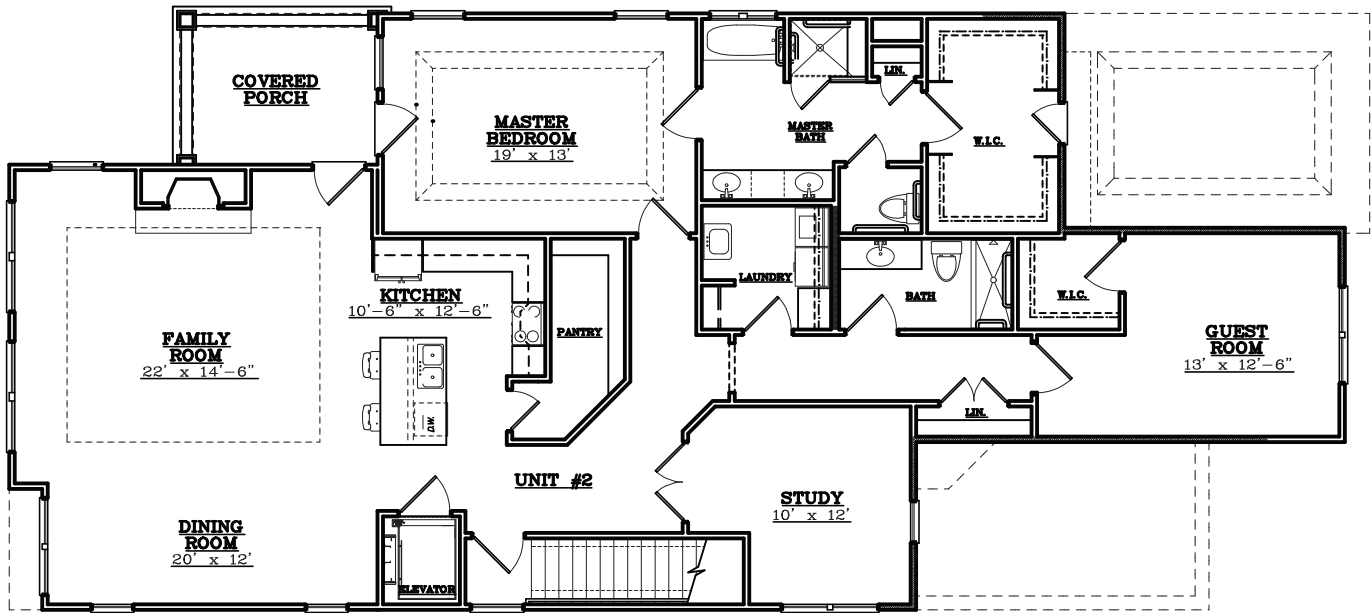

STERLING ESTATES

Senior Living Community

WEST COBB

2 BEDROOMS/2 BATHS

2,461 SQUARE FEET

Beech A - 2nd Floor

tel 770-255-7000 fax 770-512-0625 | 3165 Dallas Highway | Marietta, GA 30064

Floor plan illustrations are representative of the typical suite type. Size and orientation of the suite is dependent on the location within the building. Our standard floor plans are for illustration purposes only.