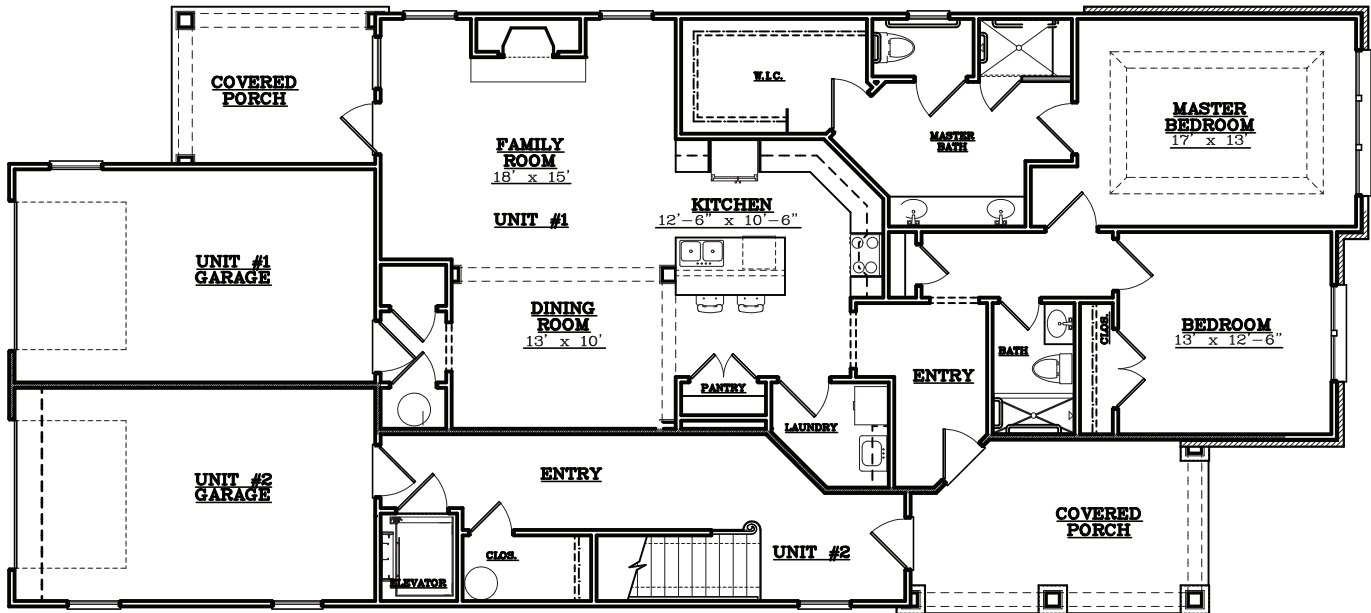

## WEST COBB

Beech A - 1st Floor

2 BEDROOMS/2 BATHS

1,570 SQUARE FEET

tel 770-255-7000 fax 770-512-0625 | 3165 Dallas Highway | Marietta, GA 30064

Floor plan illustrations are representative of the typical suite type. Size and orientation of the suite is dependent on the location within the building. Our standard floor plans are for illustration purposes only.