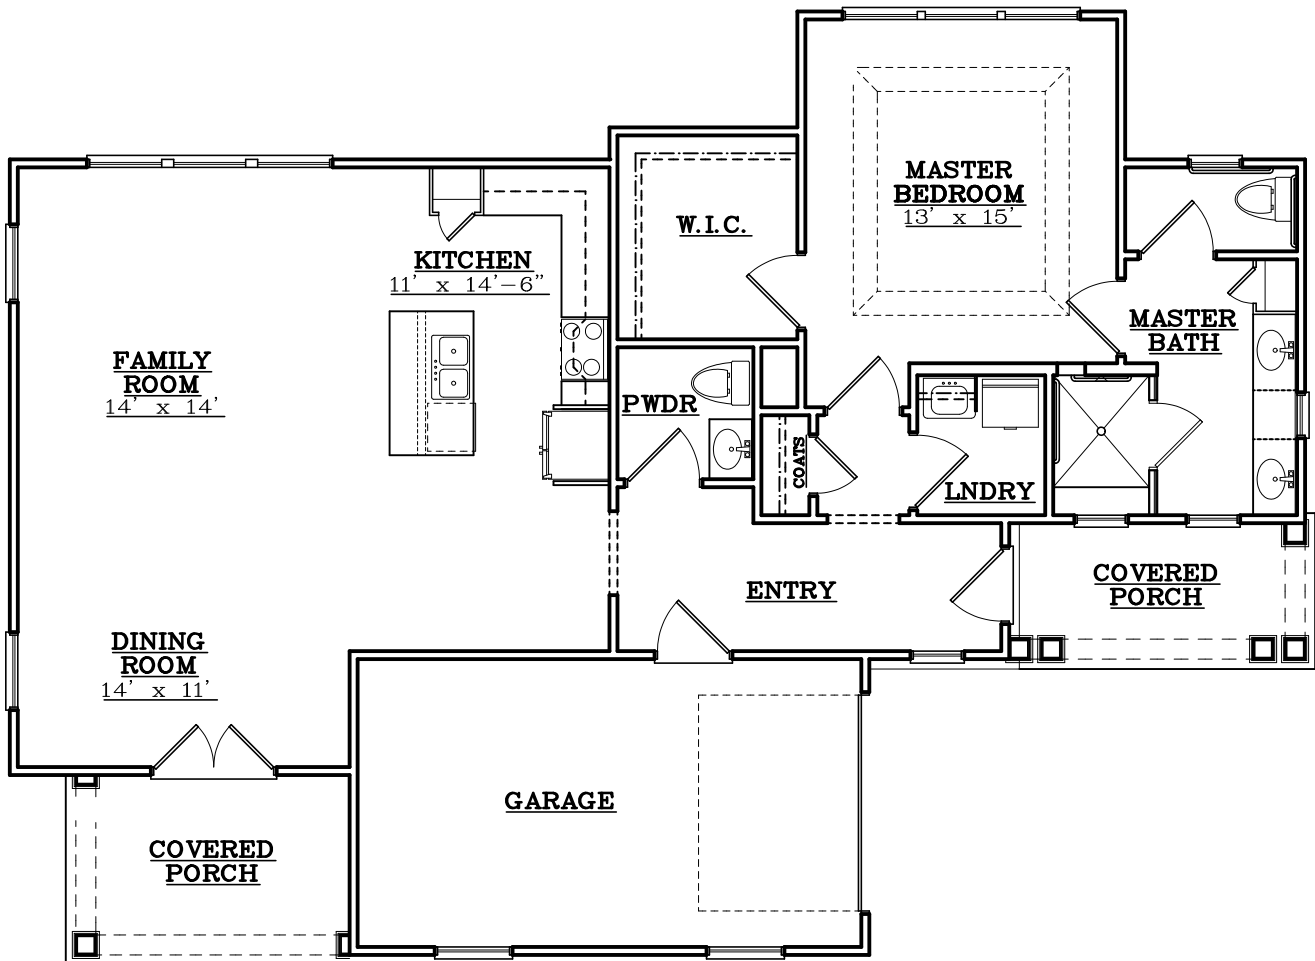

STERLING ESTATES

Senior Living Community

WEST COBB

Azalea D

1 BEDROOM/1.5 BATHS plus DINING OR STUDY

1,220 SQUARE FEET

tel 770-255-7000 fax 770-512-0625 | 3165 Dallas Highway | Marietta, GA 30064

Floor plan illustrations are representative of the typical suite type. Size and orientation of the suite is dependent on the location within the building. Our standard floor plans are for illustration purposes only.