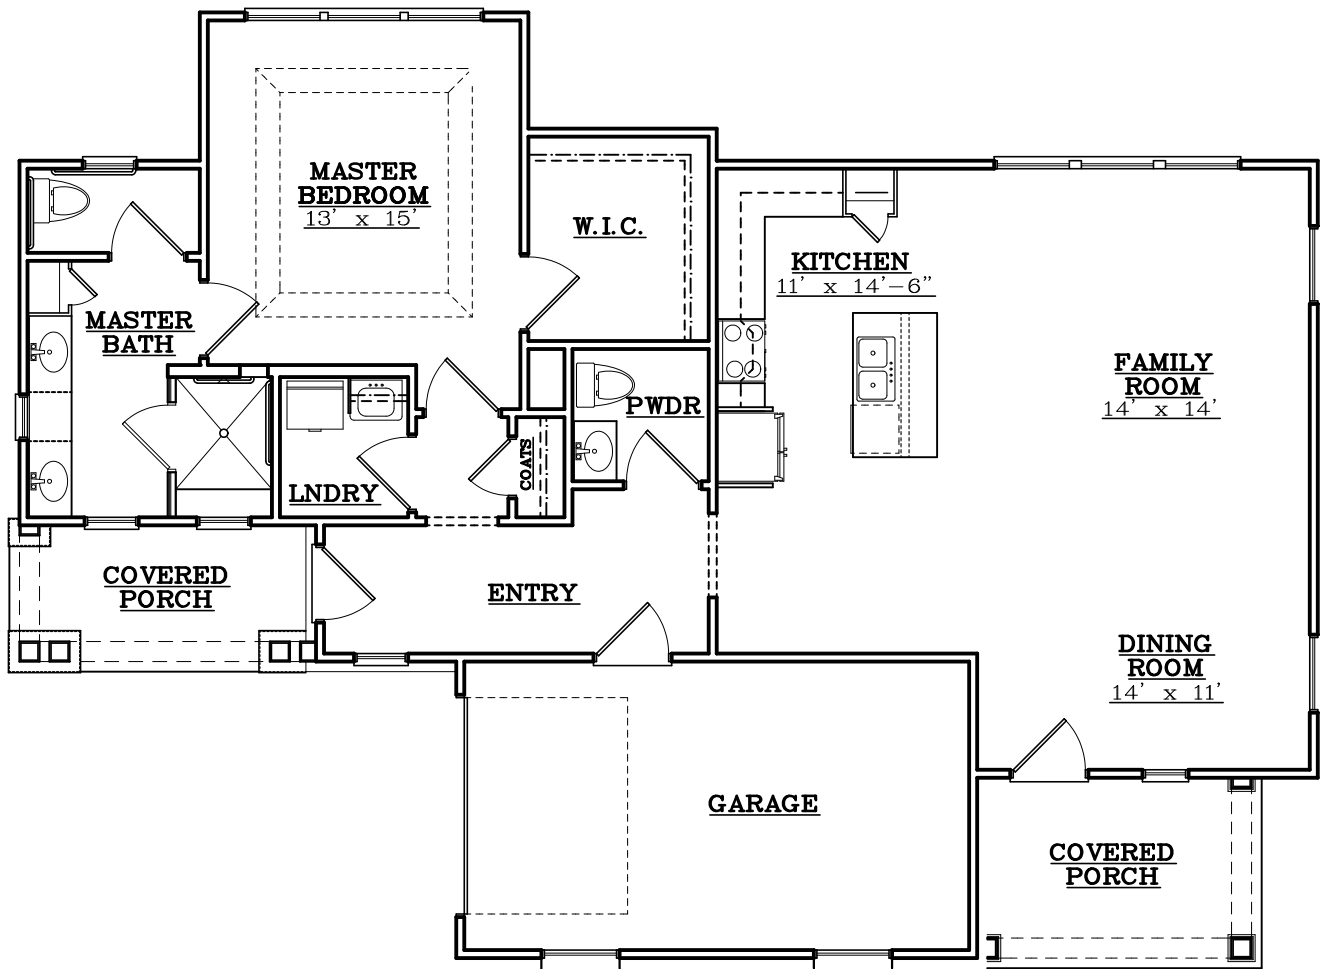

STERLING ESTATES

Senior Living Community

WEST COBB

Azalea C

1 BEDROOM/1.5 BATHS plus DINING OR STUDY

1,220 SQUARE FEET

tel 770-255-7000 fax 770-512-0625 | 3165 Dallas Highway | Marietta, GA 30064

Floor plan illustrations are representative of the typical suite type. Size and orientation of the suite is dependent on the location within the building. Our standard floor plans are for illustration purposes only.