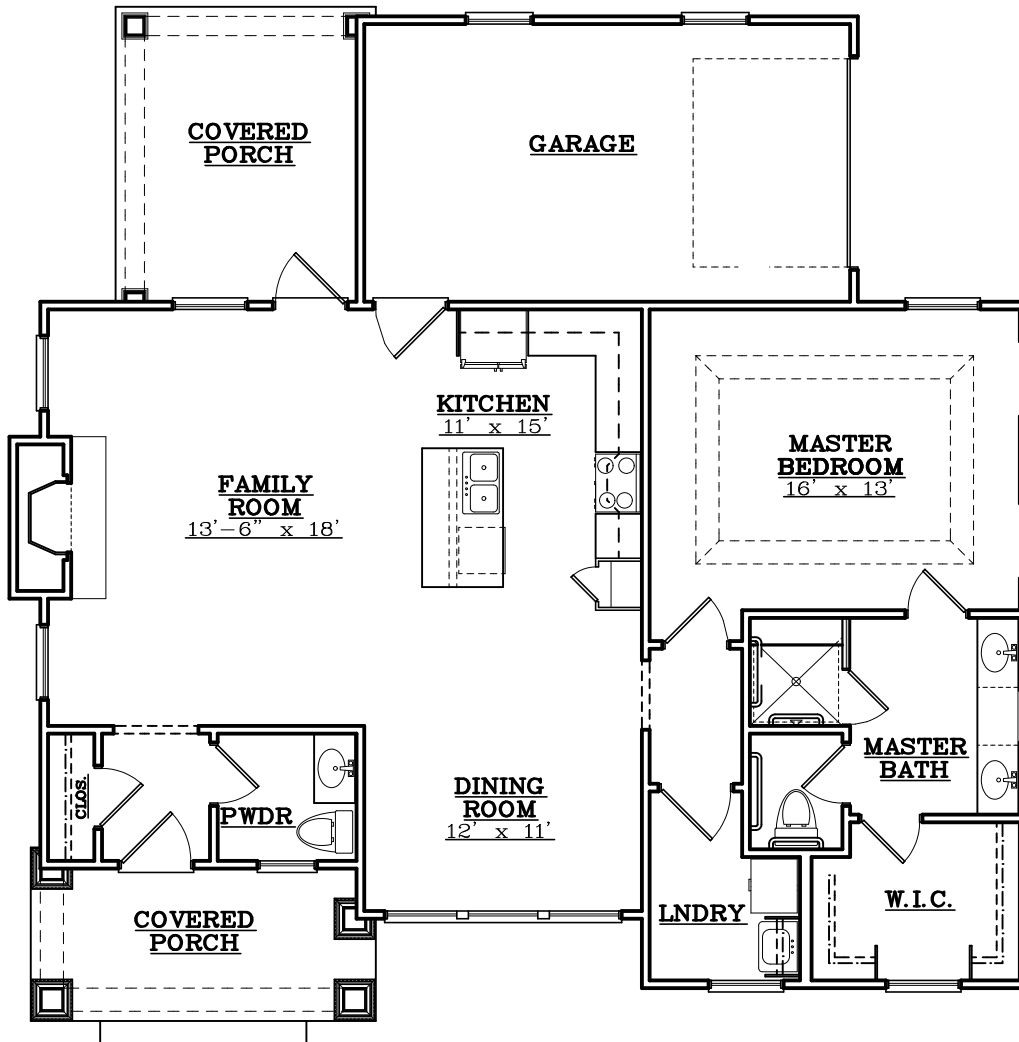

STERLING ESTATES

Senior Living Community

WEST COBB

Azalea B

1 BEDROOM/1.5 BATHS plus DINING OR STUDY

1,158 SQUARE FEET

tel 770-255-7000 fax 770-512-0625 | 3165 Dallas Highway | Marietta, GA 30064

Floor plan illustrations are representative of the typical suite type. Size and orientation of the suite is dependent on the location within the building. Our standard floor plans are for illustration purposes only.