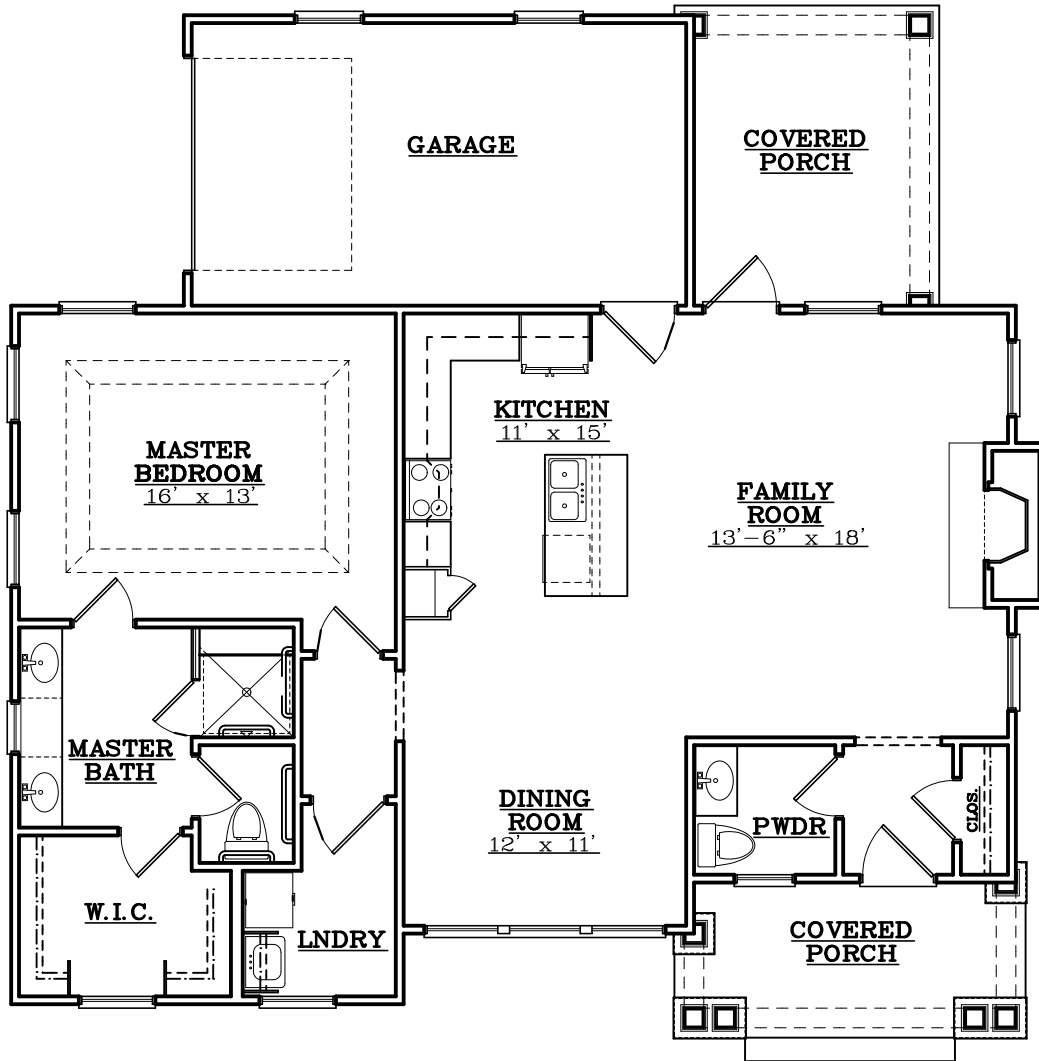

## WEST COBB

Azalea A

1 BEDROOM/1.5 BATHS plus DINING OR STUDY

1,158 SQUARE FEET

tel 770-255-7000 fax 770-512-0625 | 3165 Dallas Highway | Marietta, GA 30064

Floor plan illustrations are representative of the typical suite type. Size and orientation of the suite is dependent on the location within the building. Our standard floor plans are for illustration purposes only.