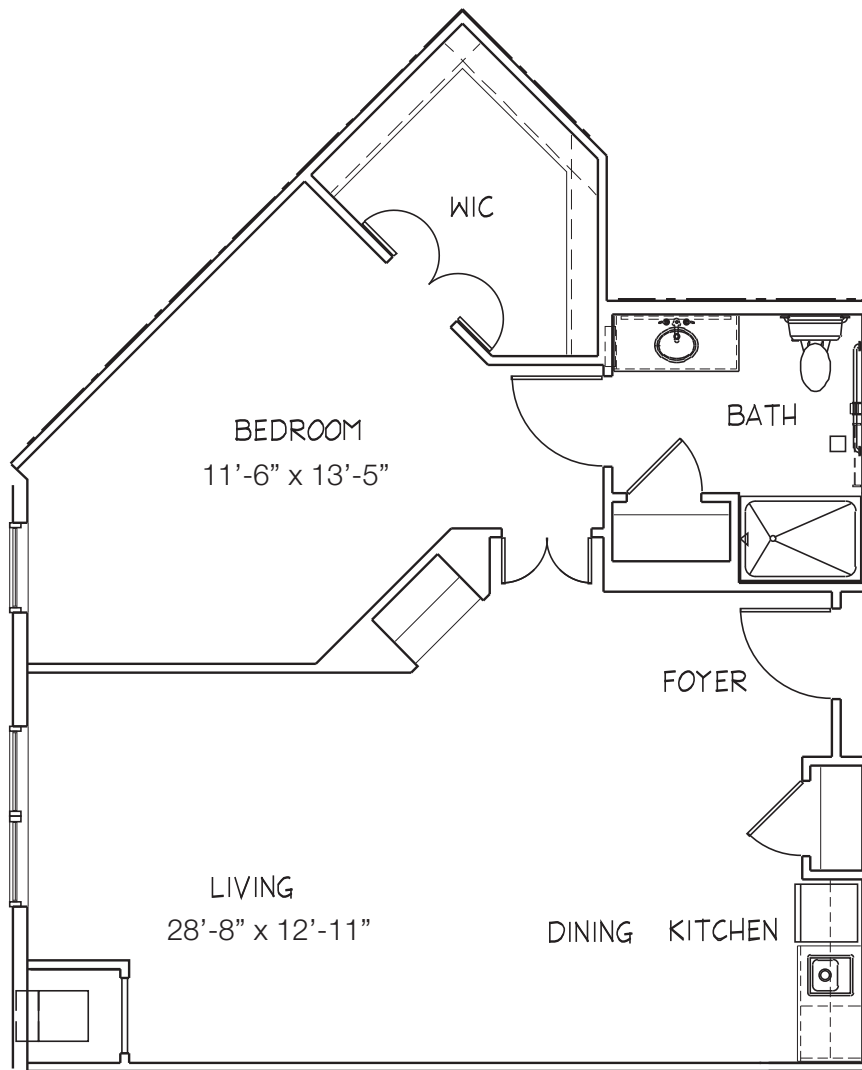

STERLING ESTATES

Senior Living Community

WEST COBB

Dover 2

1 BEDROOM DELUXE

799 SQUARE FEET

tel 770-255-7000 fax 770-512-0625 | 3165 Dallas Highway | Marietta, GA 30064

Floor plan illustrations are representative of the typical suite type. Size and orientation of the suite is dependent on the location within the building. Our standard floor plans are for illustration purposes only.