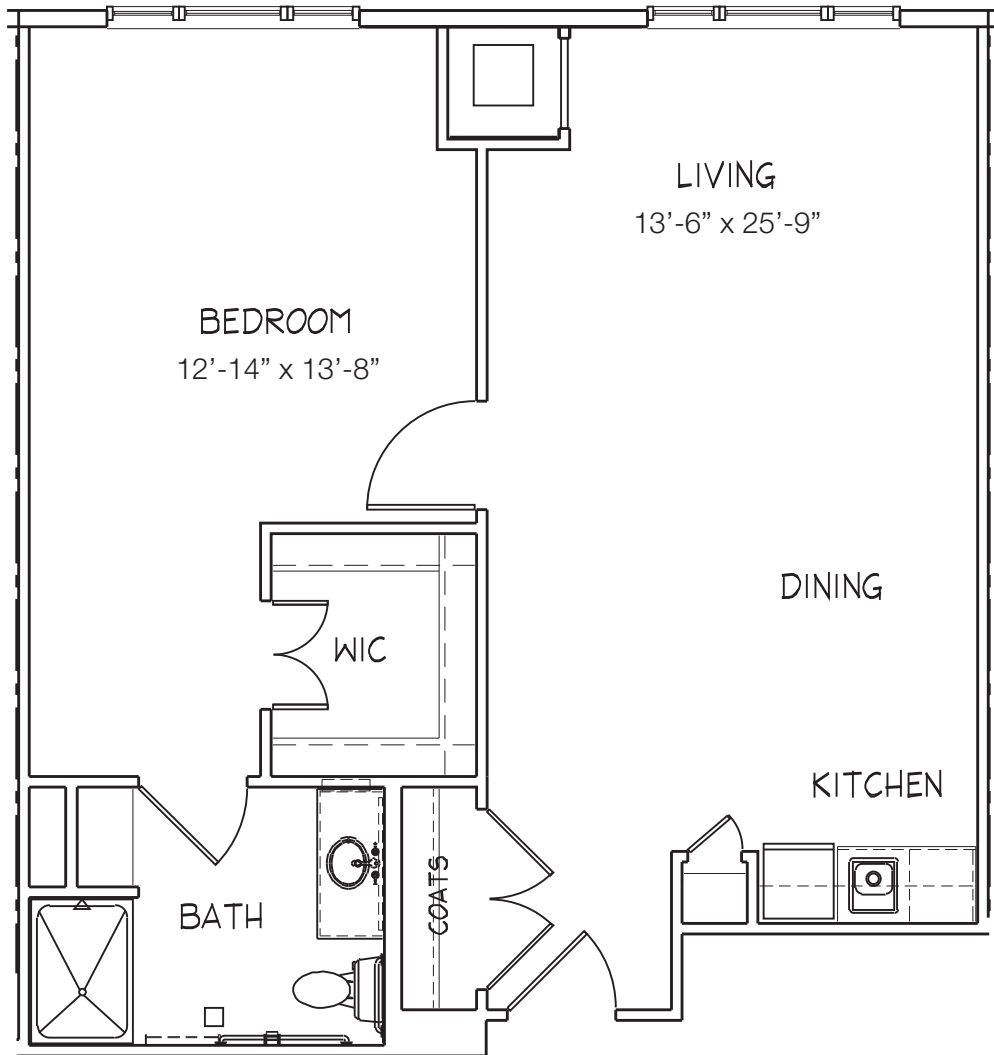

STERLING ESTATES

Senior Living Community

WEST COBB

Dover 1

1 BEDROOM DELUXE

753 SQUARE FEET

tel 770-255-7000 fax 770-512-0625 | 3165 Dallas Highway | Marietta, GA 30064

Floor plan illustrations are representative of the typical suite type. Size and orientation of the suite is dependent on the location within the building. Our standard floor plans are for illustration purposes only.