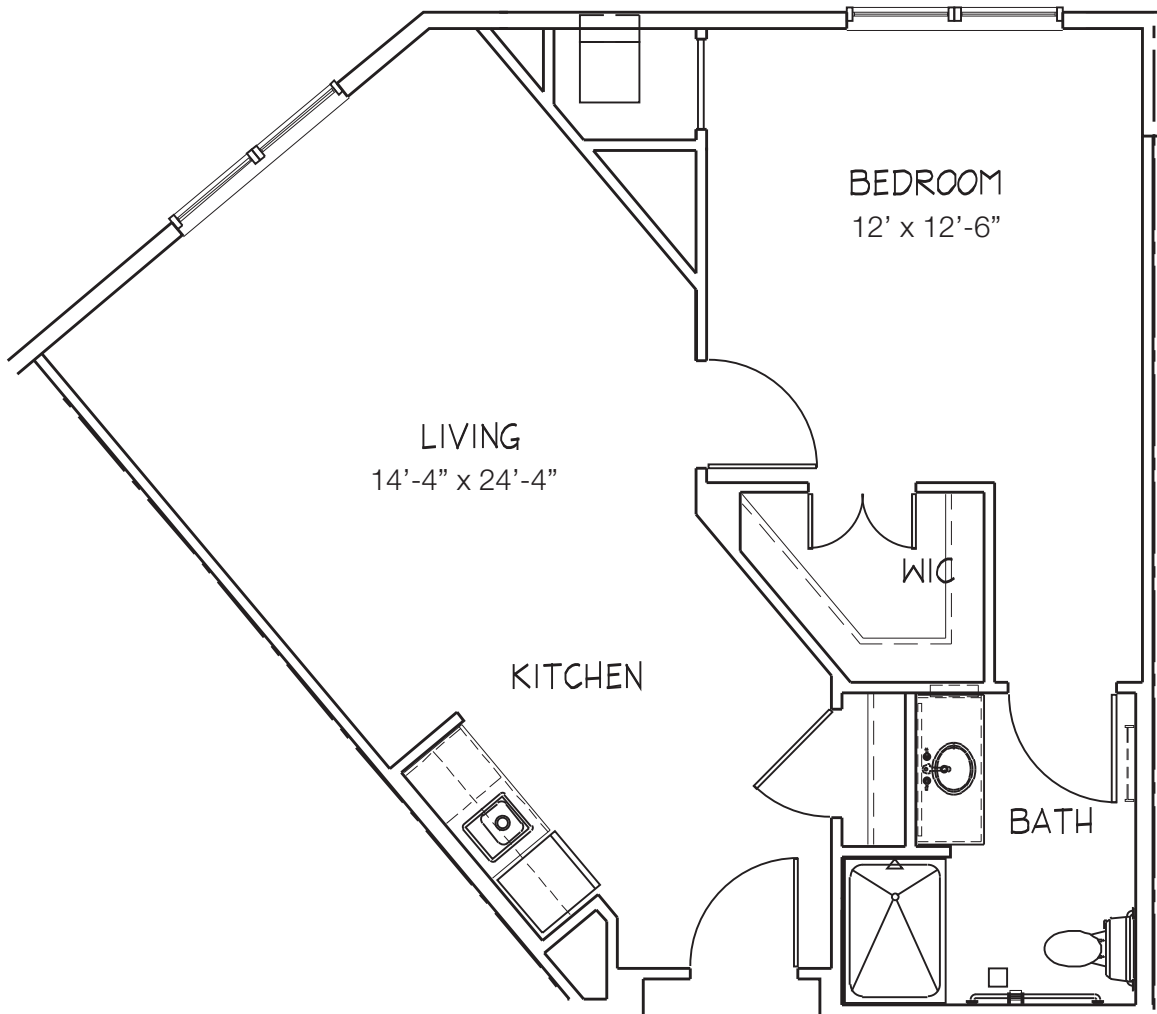

STERLING ESTATES

Senior Living Community

WEST COBB

Coventry 3

1 BEDROOM DELUXE SUITE

678 SQUARE FEET

tel 770-255-7000 fax 770-512-0625 | 3165 Dallas Highway | Marietta, GA 30064

Floor plan illustrations are representative of the typical suite type. Size and orientation of the suite is dependent on the location within the building. Our standard floor plans are for illustration purposes only.