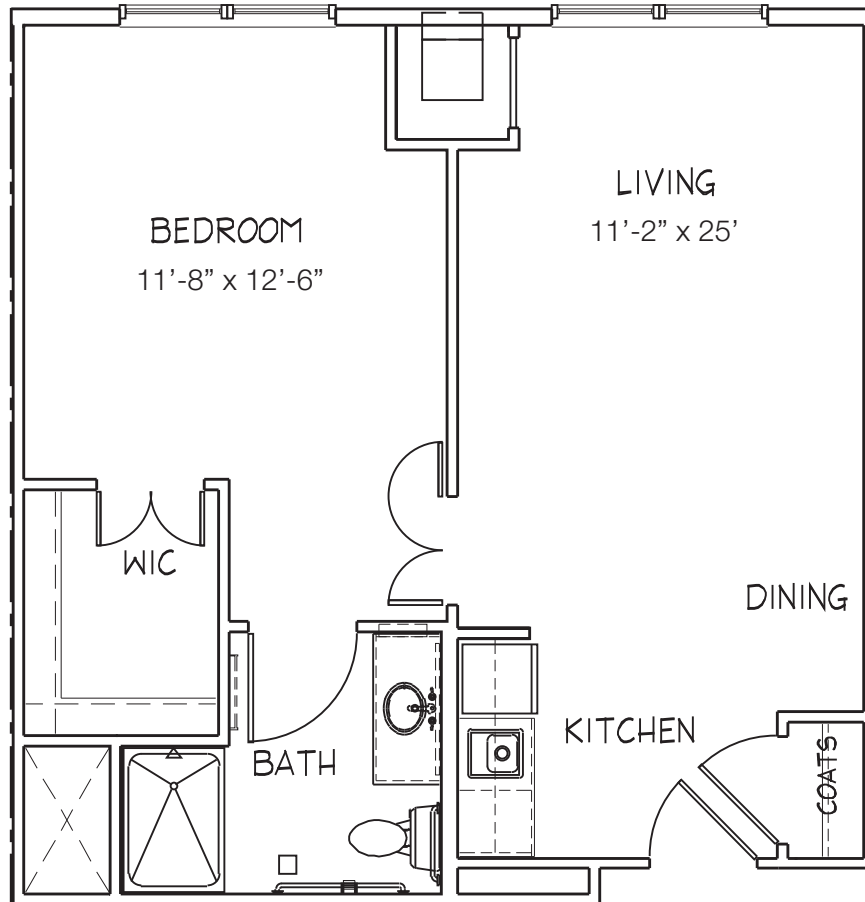

STERLING ESTATES

Senior Living Community

WEST COBB

Bradford 1

1 BEDROOM DELUXE SUITE

581 SQUARE FEET

tel 770-255-7000 fax 770-512-0625 | 3165 Dallas Highway | Marietta, GA 30064

Floor plan illustrations are representative of the typical suite type. Size and orientation of the suite is dependent on the location within the building. Our standard floor plans are for illustration purposes only.