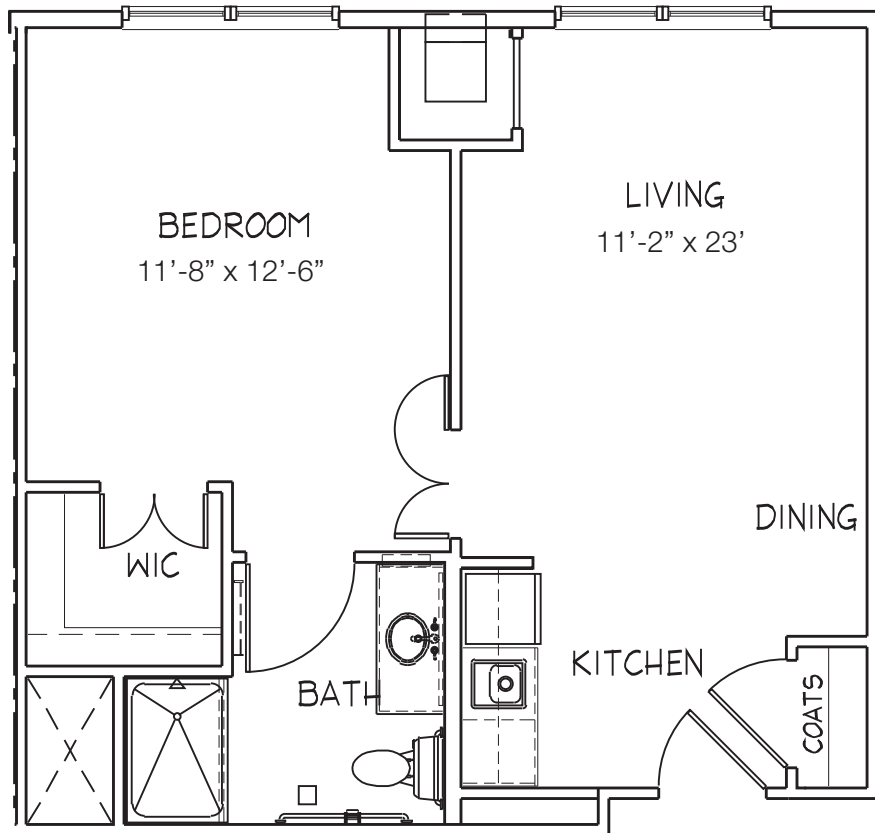

## WEST COBB

Bradford

1 BEDROOM DELUXE SUITE

528 SQUARE FEET

tel 770-255-7000 fax 770-512-0625 | 3165 Dallas Highway | Marietta, GA 30064

Floor plan illustrations are representative of the typical suite type. Size and orientation of the suite is dependent on the location within the building. Our standard floor plans are for illustration purposes only.