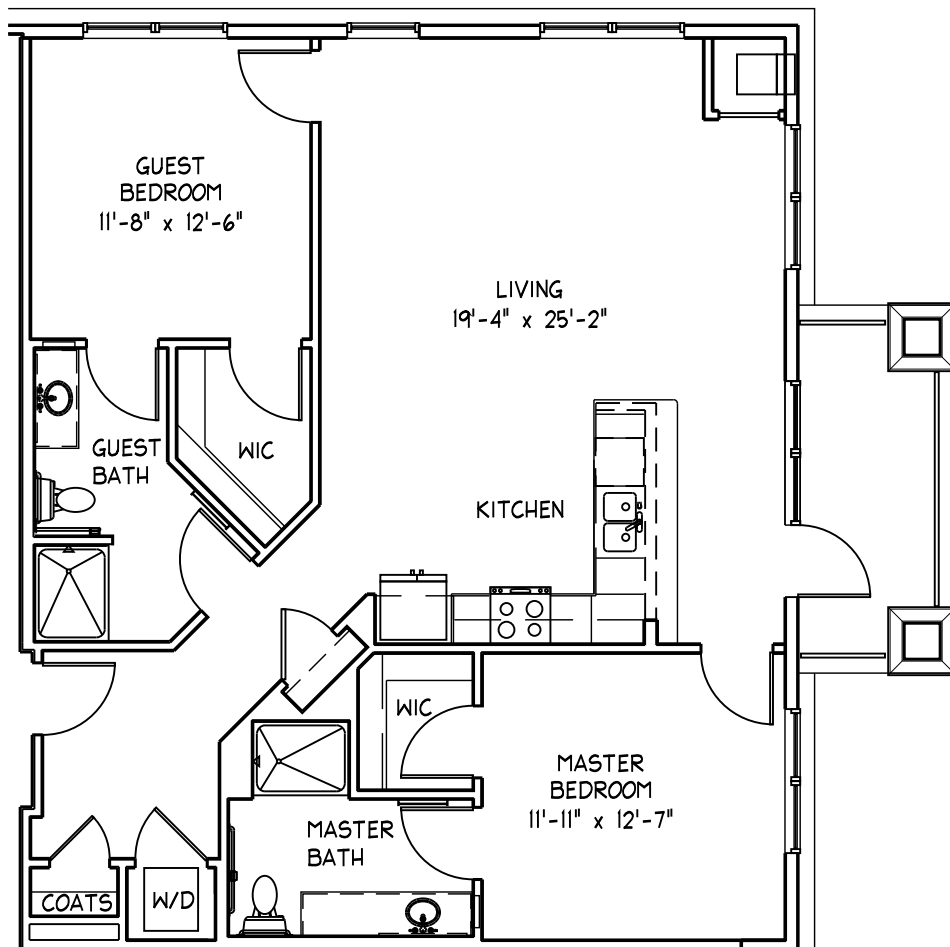

STERLING ESTATES

Senior Living Community

WEST COBB

Juniper

2 BEDROOMS/2 BATHS

1,245 SQUARE FEET

tel 770-255-7000 fax 770-512-0625 | 3165 Dallas Highway | Marietta, GA 30064

Floor plan illustrations are representative of the typical suite type. Size and orientation of the suite is dependent on the location within the building. Our standard floor plans are for illustration purposes only.